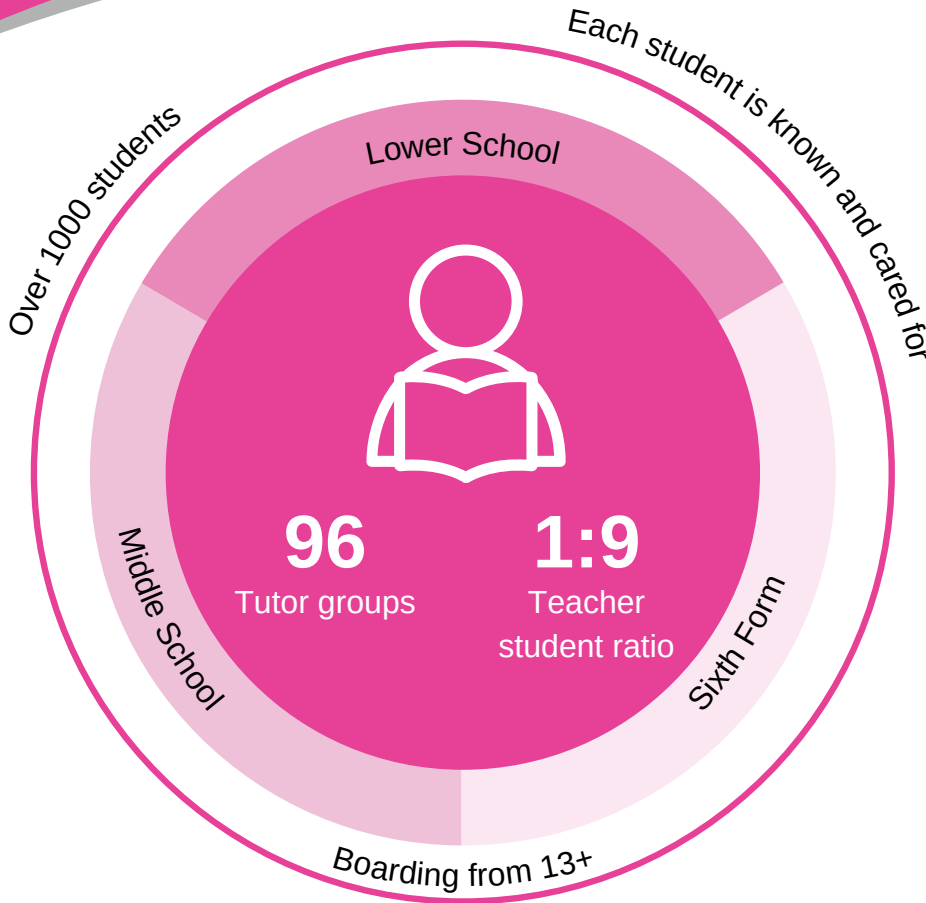

ABINGDON

At a glance

Leading independent school for children aged 11-18

House system promotes mentoring and leadership

10 Houses

Day pupils and boarders integrated in joint houses

92% of high tariff university places in 2024

25

A Level subject choices

2024 results

89%

of A Levels were A* to B grades

69%

of A Levels were A* and A grades

86%