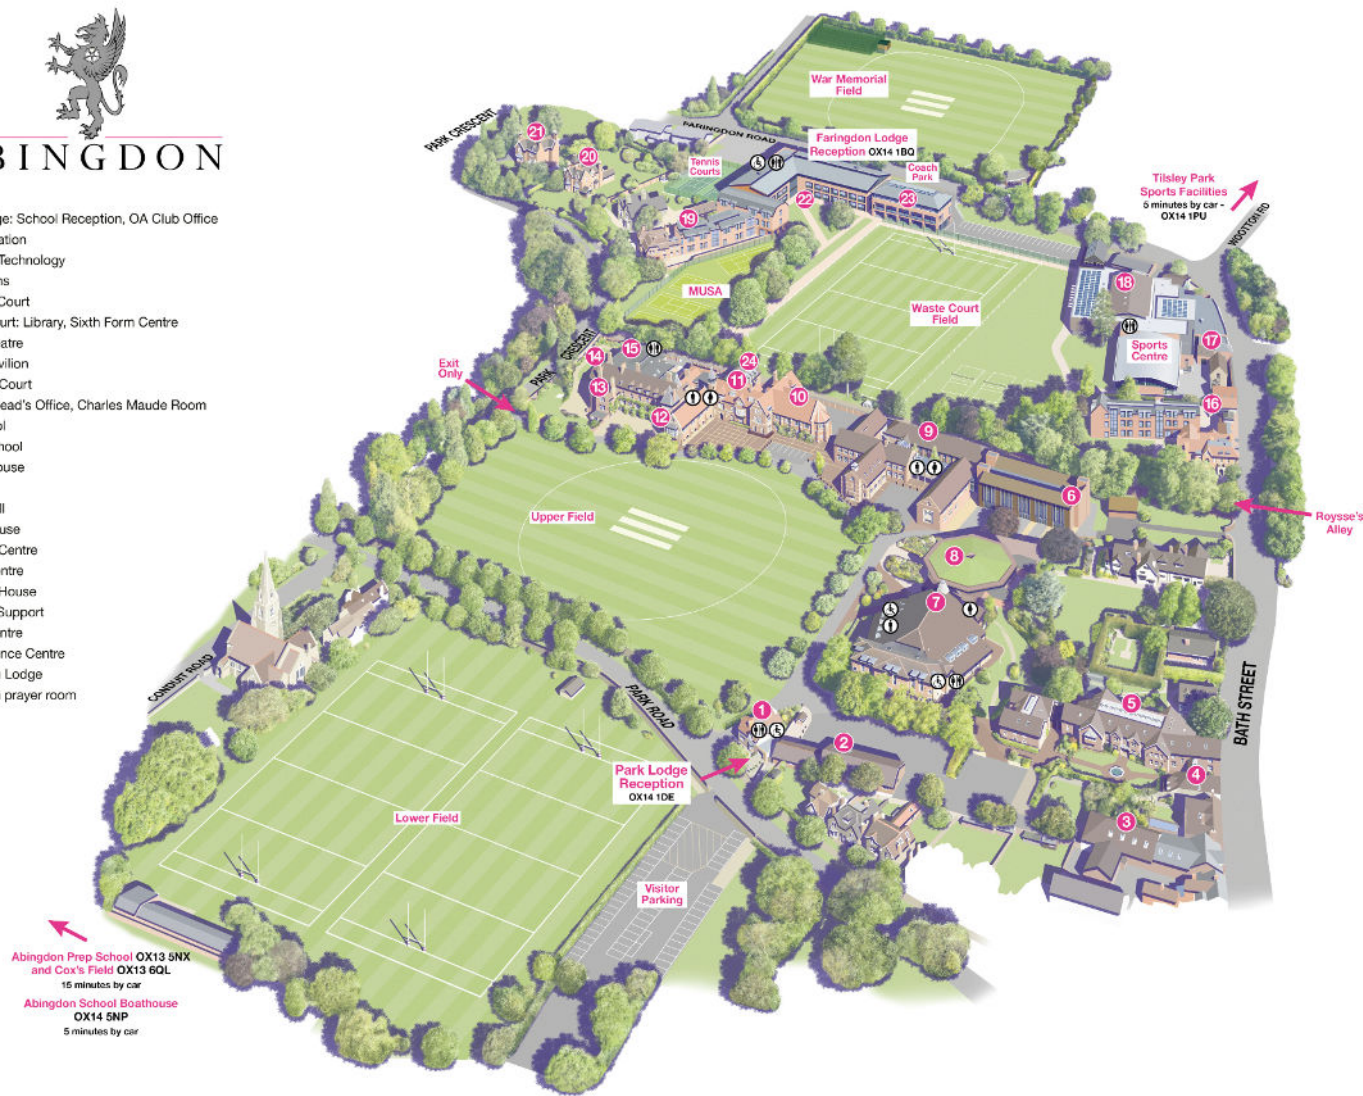

Notices

In the event of an emergency evacuation, the fire alarm will sound as a high continuous tone. Exit the building immediately and report to the nearest assembly point.

First Aid: The School Health Centre, based in Whitefield, will be open all day.

Smoking: This is not permitted anywhere in the buildings and grounds.

Photographs: Please refrain from taking photographs. Please inform the official photographer if you do not want to be photographed.

Designated lost person point: Ingham Room in the Arts Centre.

1. 1 Park Lodge: School Reception, OA Club Office
2. 2 Administration
3. 3 Design & Technology
4. 4 Admissions
5. 5 Mercers' Court
6. 6 Beech Court: Library, Sixth Form Centre
7. 7 Amey Theatre
8. 8 Dining Pavilion
9. 9 Greening Court
10. 10 Chapel, Head's Office, Charles Maude Room
11. 11 Big School
12. 12 Lower School
13. 13 School House
14. 14 Avernus
15. 15 Dining Hall
16. 16 Austin House
17. 17 Activities Centre
18. 18 Sports Centre
19. 19 Crescent House
20. 20 Learning Support
21. 21 Health Centre
22. 22 Yang Science Centre
23. 23 Faringdon Lodge
24. 24 Multi-faith prayer room

Bus routes

For details on our bus service, including routes and costs, please scan the QR code or visit jbs.vectare.co.uk.

Abingdon Prep School

The Prep School is situated 4 miles from the Senior School. Please see abingdon.org.uk/prep for details of autumn open events.

St Helen and St Katharine School

SHSK are also hosting an Open Day today. You may like to take the opportunity to visit, especially as we jointly teach some subjects at Sixth Form and share many of our drama productions and music concerts.