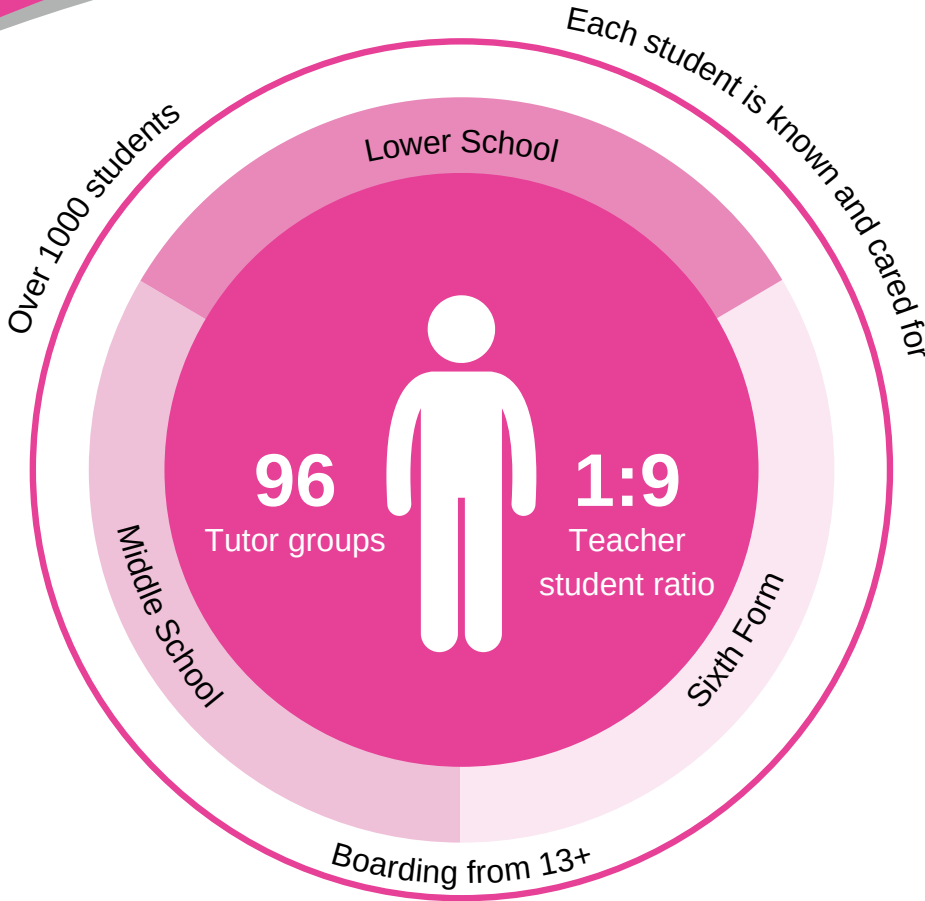

# At a glance

Leading independent school for boys aged 11-18

House system promotes mentoring and leadership

10 Houses

Day pupils and boarders integrated in joint houses

**80%**

Russell Group places in 2023

**25**