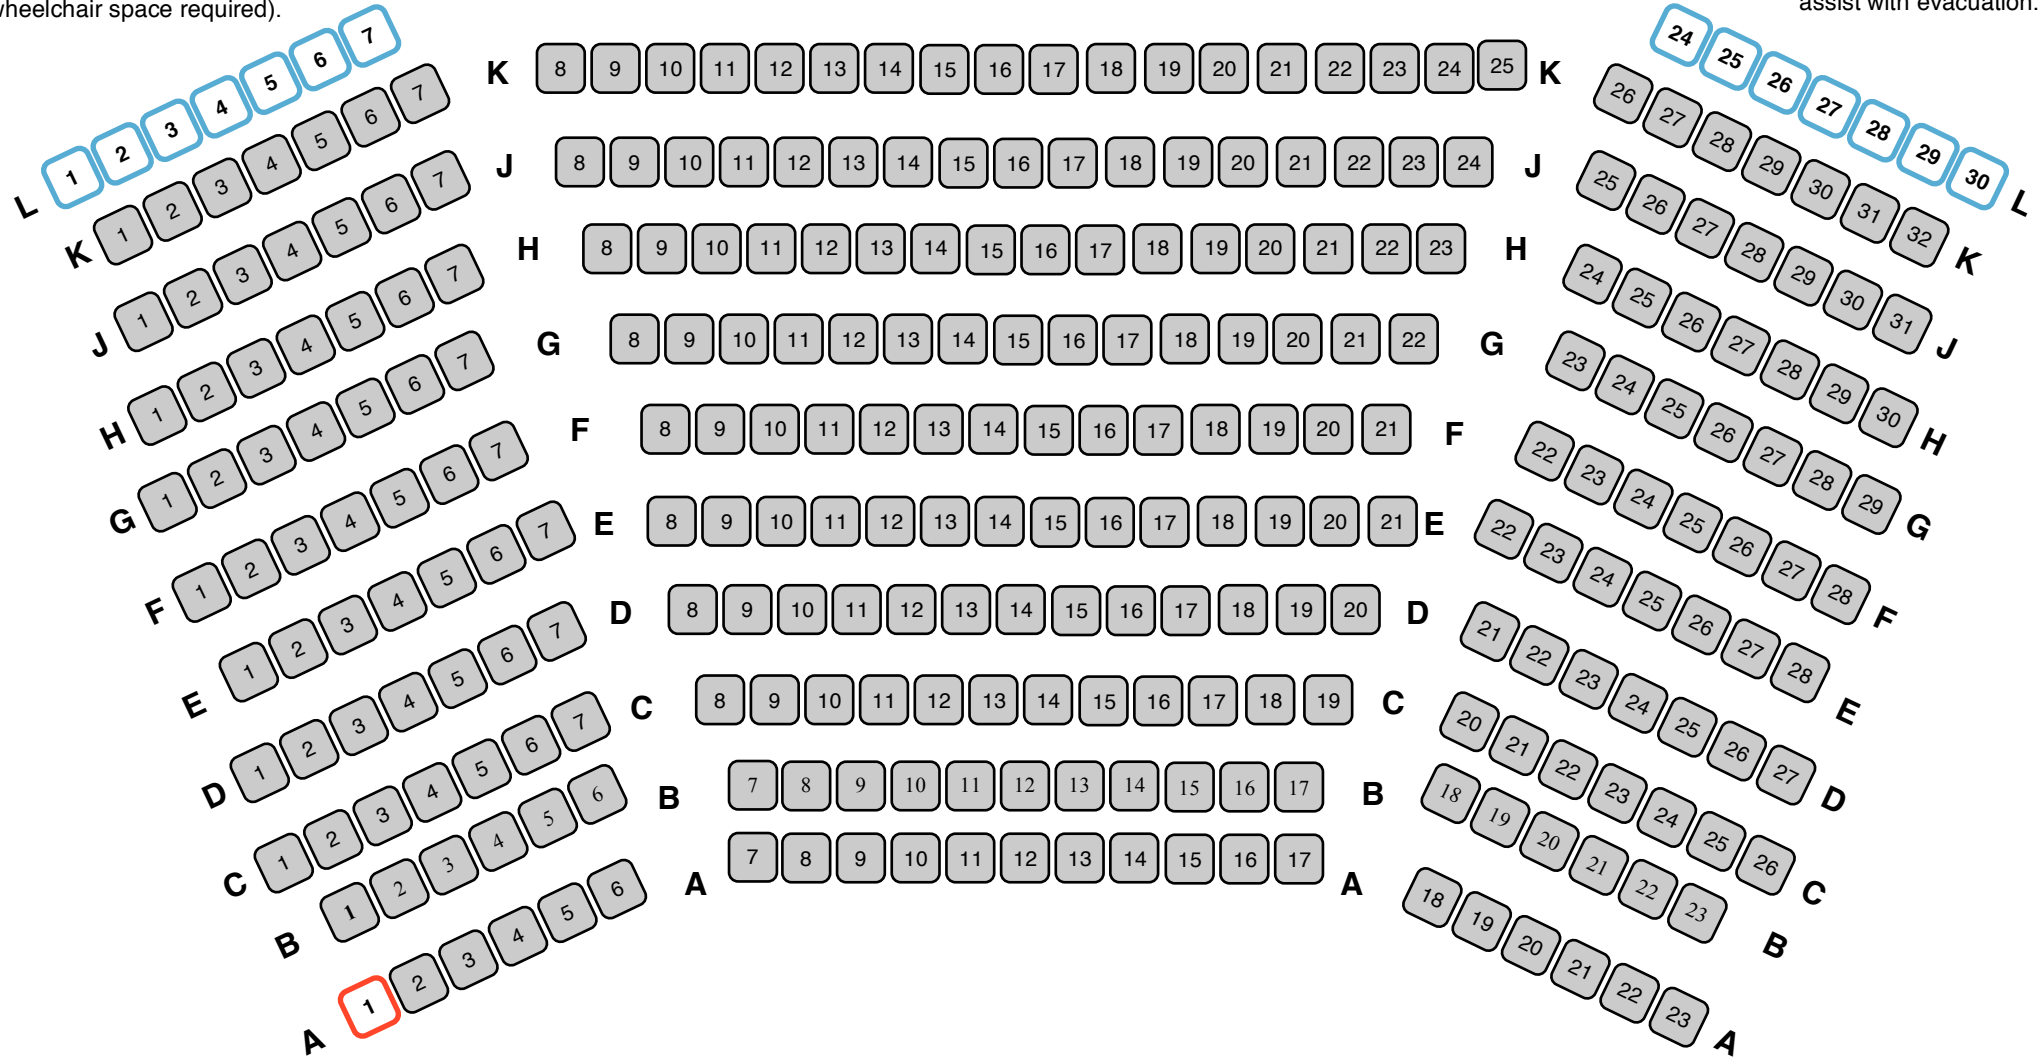

Amey Theatre Seating- Stalls (Full Stage)

L2-L7 and L24-L29 are removable to allow up to 6 wheelchair spaces (two adjacent seats need to be removed for each wheelchair space required).

A1 and M21 are reserved for Front of House staff, enabling them to assist with evacuation.

Amey Theatre - Circle

R10 and R22 are reserved for Front of House staff, enabling them to assist with evacuation.

Stalls: 319 seats + 0 wheelchair spaces
 :307 seats + 6 wheelchair spaces
 Circle: 119 seats
 Total: 438 seats + 0 wheelchair spaces
 : 426 seats + 6 wheelchair spaces
 N.B. this total includes the four fire marshal seats