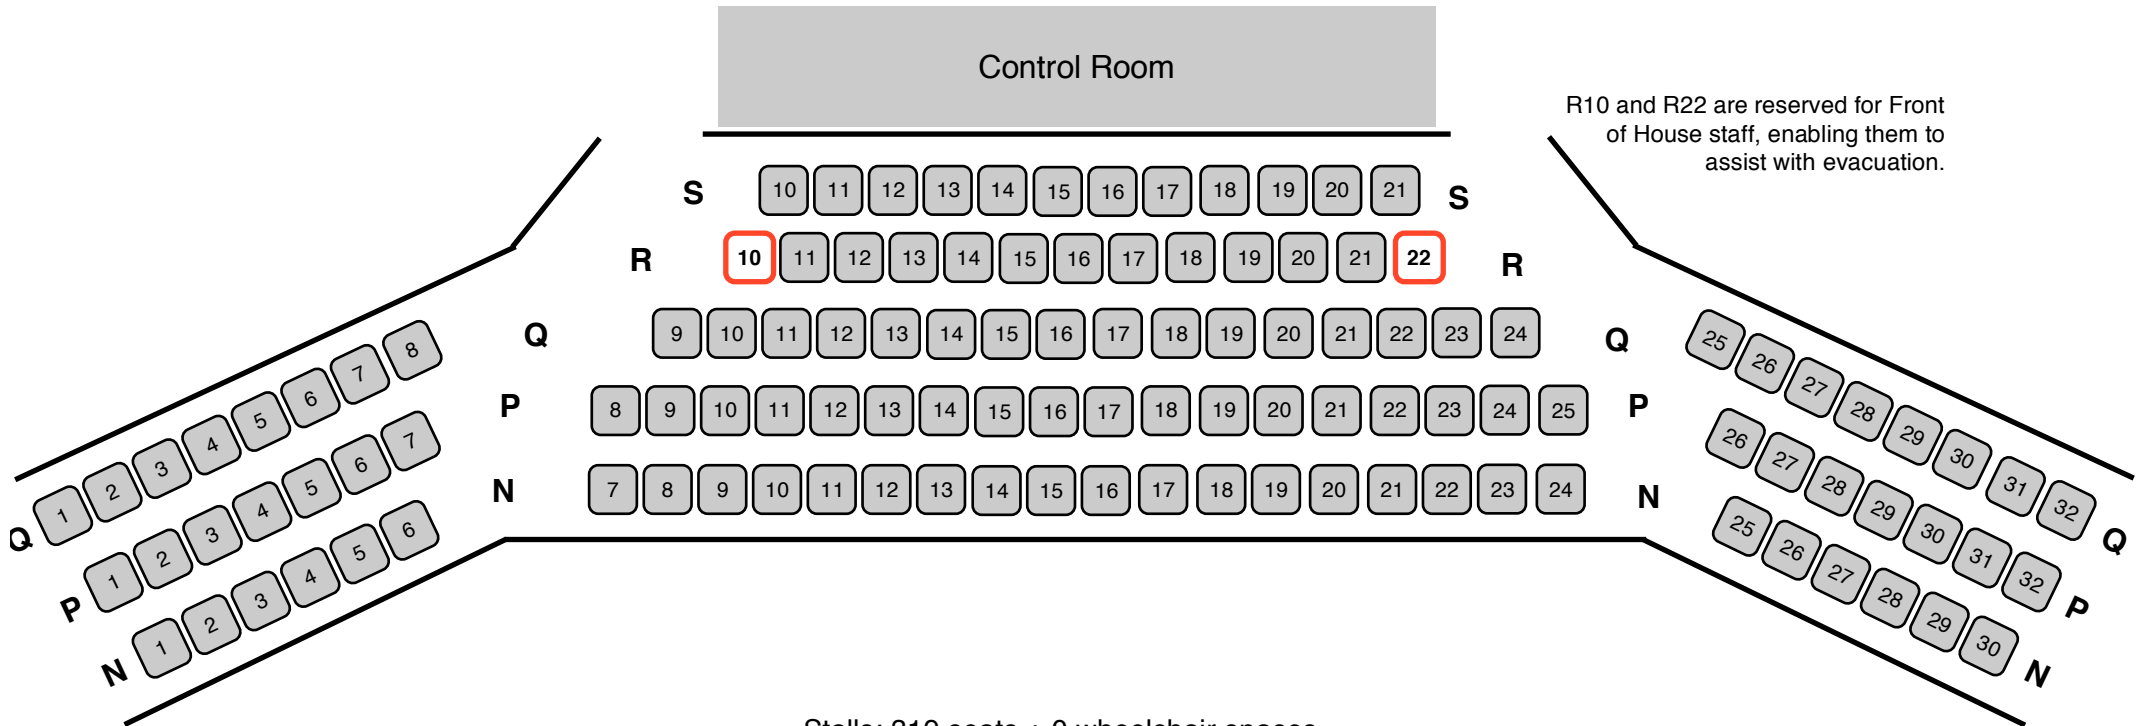

Amey Theatre Seating- Stalls (Full Stage)

L2-L7 and L24-L29 are removable to allow up to 6 wheelchair spaces (two adjacent seats need to be removed for each wheelchair space required).

A1 and M21 are reserved for Front of House staff, enabling them to assist with evacuation.

Amey Theatre - Circle

R10 and R22 are reserved for Front of House staff, enabling them to assist with evacuation.

Stalls: 319 seats + 0 wheelchair spaces
 :307 seats + 6 wheelchair spaces
 Circle: 119 seats
 Total: 438 seats + 0 wheelchair spaces
 : 426 seats + 6 wheelchair spaces
 N.B. this total includes the four fire marshal seats