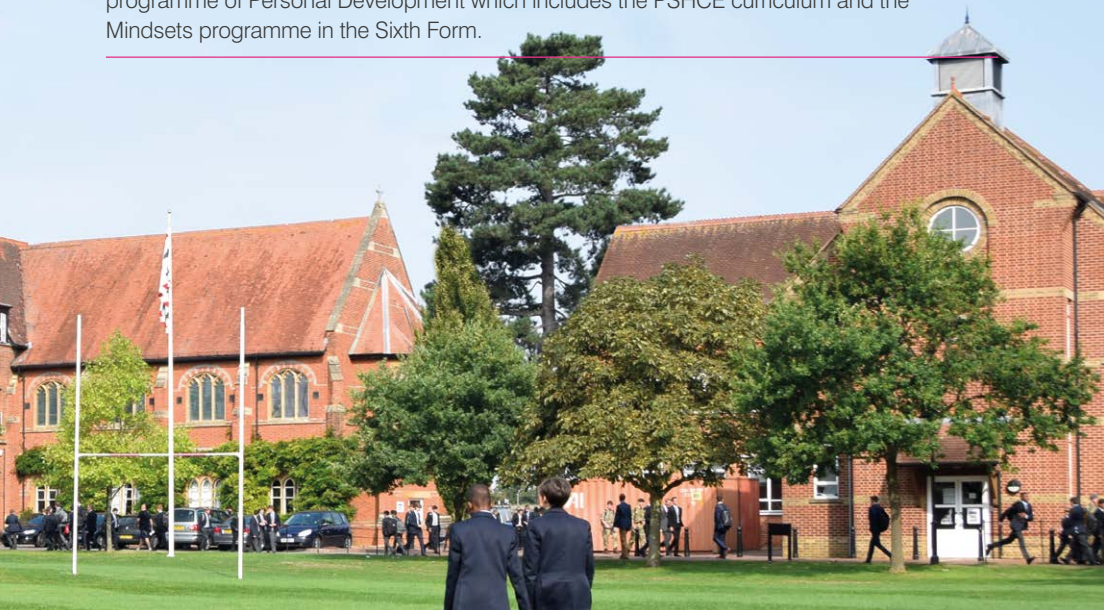

Sixth Form – our new Sixth Form Centre in Beech Court opened its doors for the first time in September 2018 and it has transformed our sixth form facilities. The Head of Sixth Form, Nick O'Doherty, and his team will be on hand as will our career specialists who support boys with career advice, university applications and A level subject choices. All of our academic departments are also very happy to discuss their A level provision. During the morning Mr O'Doherty will be giving a presentation about the Sixth Form – see the programme on the day for timings.

Sport – view our fantastic facilities and see a wide range of sporting activities including rowing, rugby, fencing, aquatics, squash and many more.

St Helen and St Katharine School – Much of our drama and music is shared with the girls of St Helen's and there are some subjects taught together in the Sixth Form. The two schools operate a joint bus service. St Helen's is also holding its Open Day on 28 September. A shuttle bus will operate from our coach park from 10am – 12.30pm.

Wellbeing – our Head of Wellbeing, Paul Gooding, will be available to discuss the School's programme of Personal Development which includes the PSHCE curriculum and the Mindsets programme in the Sixth Form.