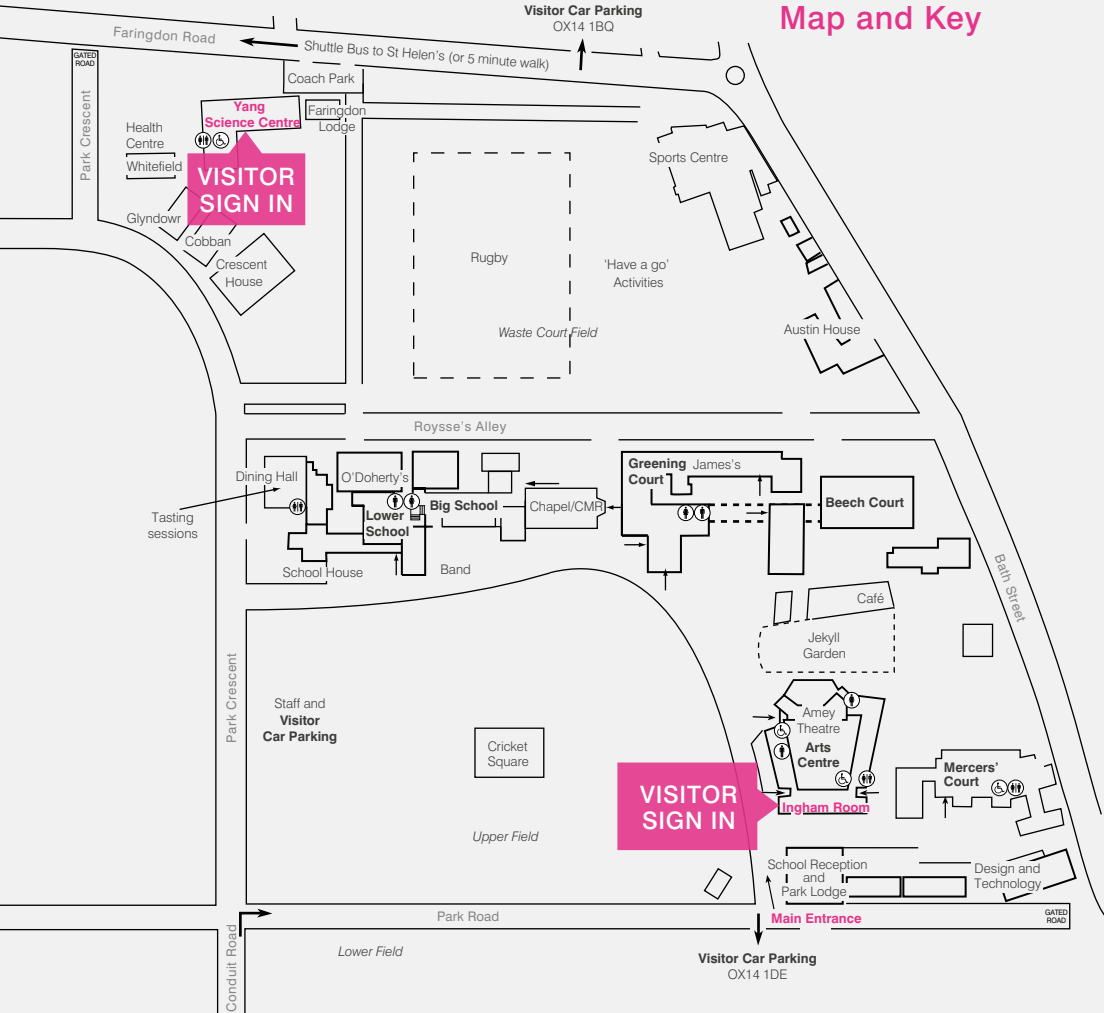

Welcome

On arrival, all visitors are asked to sign in at the **Ingham Room** or at the **Yang Science Centre** where they will be allocated a tour guide. (see map overleaf).

What's on

A full programme of events, times and venues is available on the day. **Michael Windsor**, the Headmaster, will speak to visitors at 10am and 11.30am in the Amey Theatre.

War Memorial Field

Map and Key

All our departments have continuous displays and activities

Arts Centre

Amey Theatre
Drama
Music

Beech Court

Art
Library
Sixth Form Centre

Big School