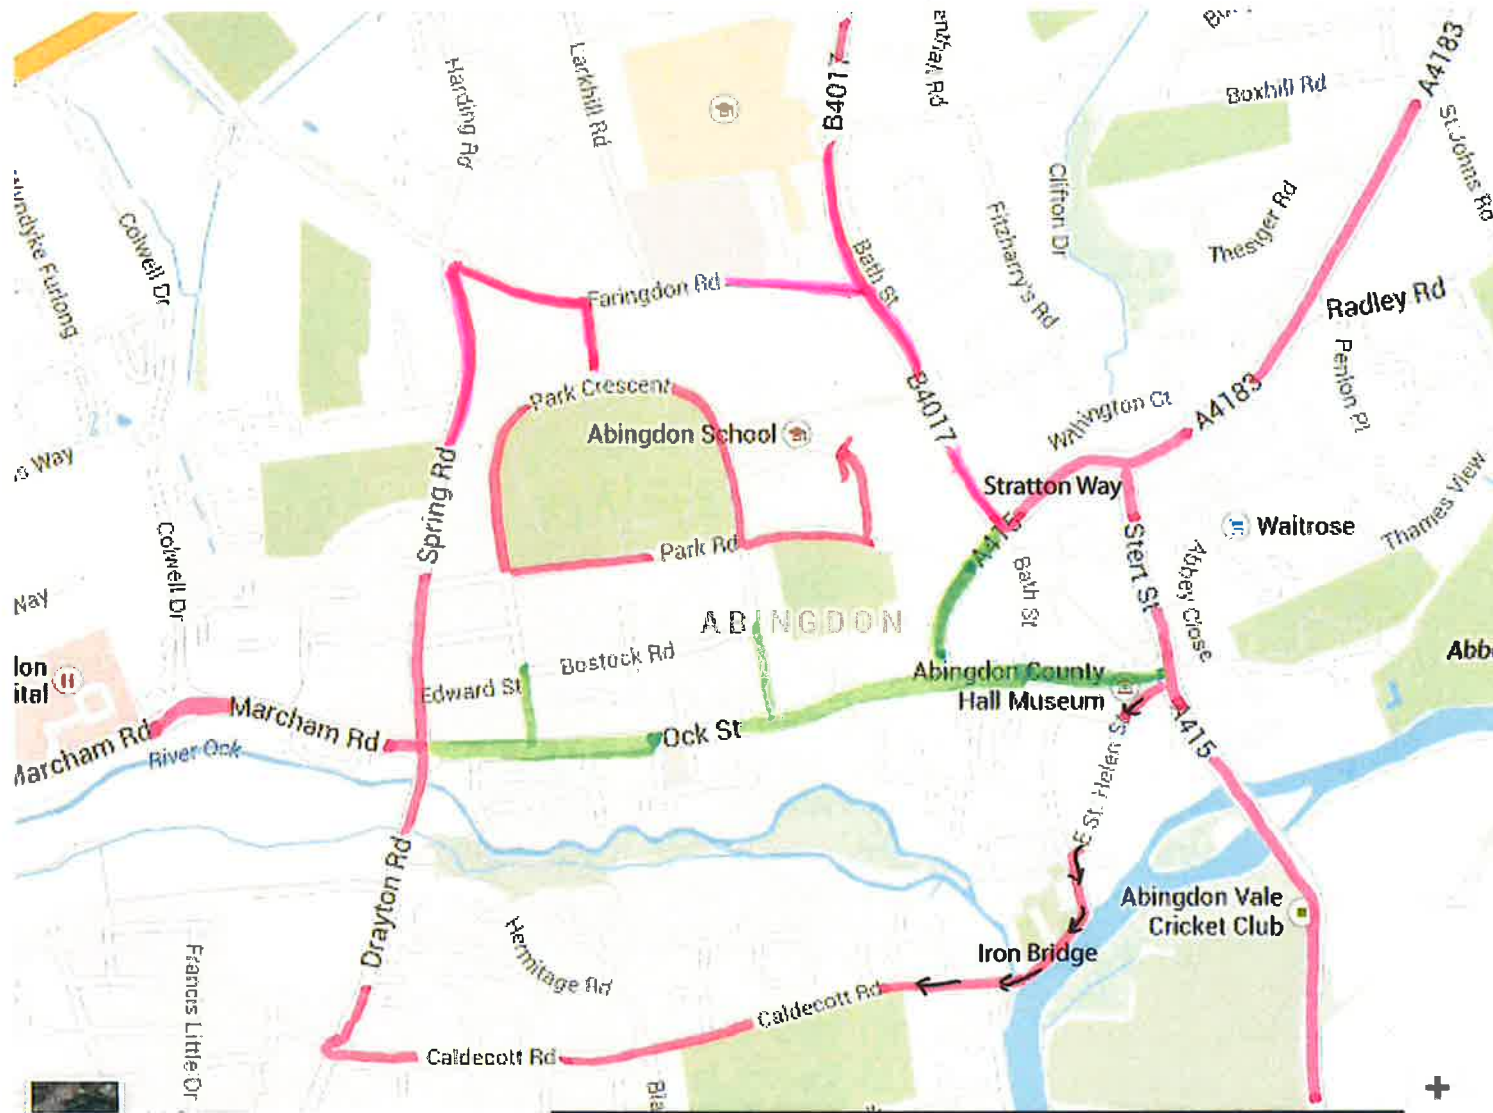

Town Closure - Abingdon Fair: From Sunday 9 October to Wednesday 12 October first thing

PLEASE NOTE: Highlighted in Green – Closed to traffic

Highlighted in pink – Alternative routes into School

Oxford

Priority over Iron Bridge reversed

Tesco
Marcham
Newbury

Culham