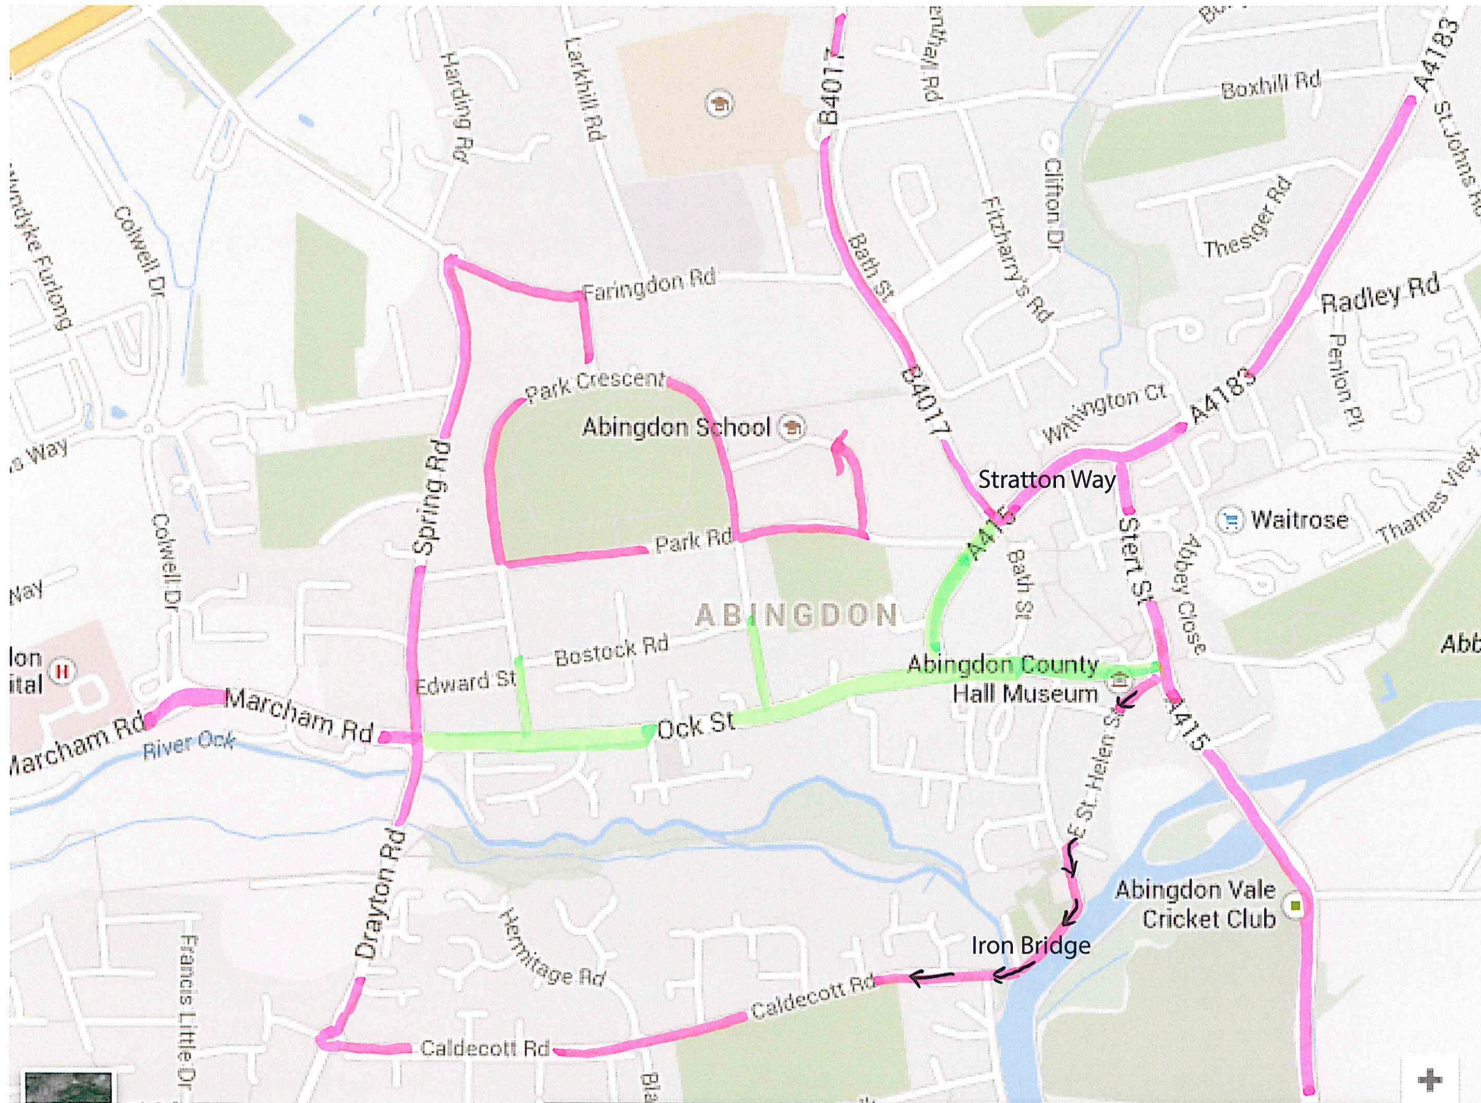

Town Closure - Abingdon Fair: From Sunday 4 October to Wednesday 7 October first thing

PLEASE NOTE: Highlighted in Green – Closed to traffic

Highlighted in pink – Alternative routes into School

Oxford

Tesco
Marcham
Newbury

Priority over Iron
Bridge reversed

Culham