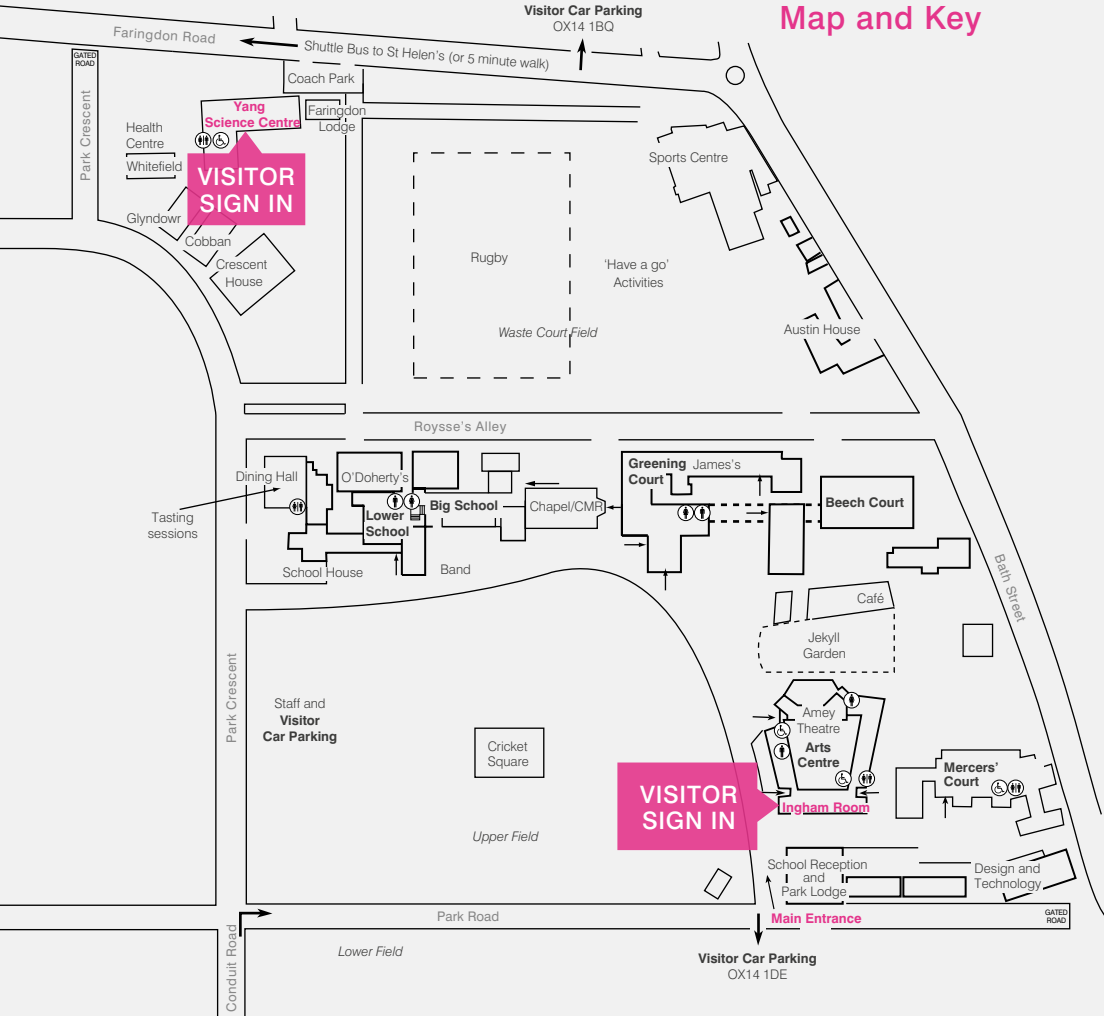

War Memorial Field

Map and Key

All our departments have continuous displays and activities

Arts Centre

Amey Theatre
Drama
Music

Beech Court

Art
Library
Sixth Form Centre

Big School

Economics
Mathematics
Religious Studies

Design and Technology

Greening Court

Classics
Geography
History

Mercers' Court

English
Modern Languages

Yang Science Centre

Science

Other

CMR (Charles Maude Room)
Chapel
Café
Dining Hall (Tasting sessions)

First Aid – Whitefield

Toilets