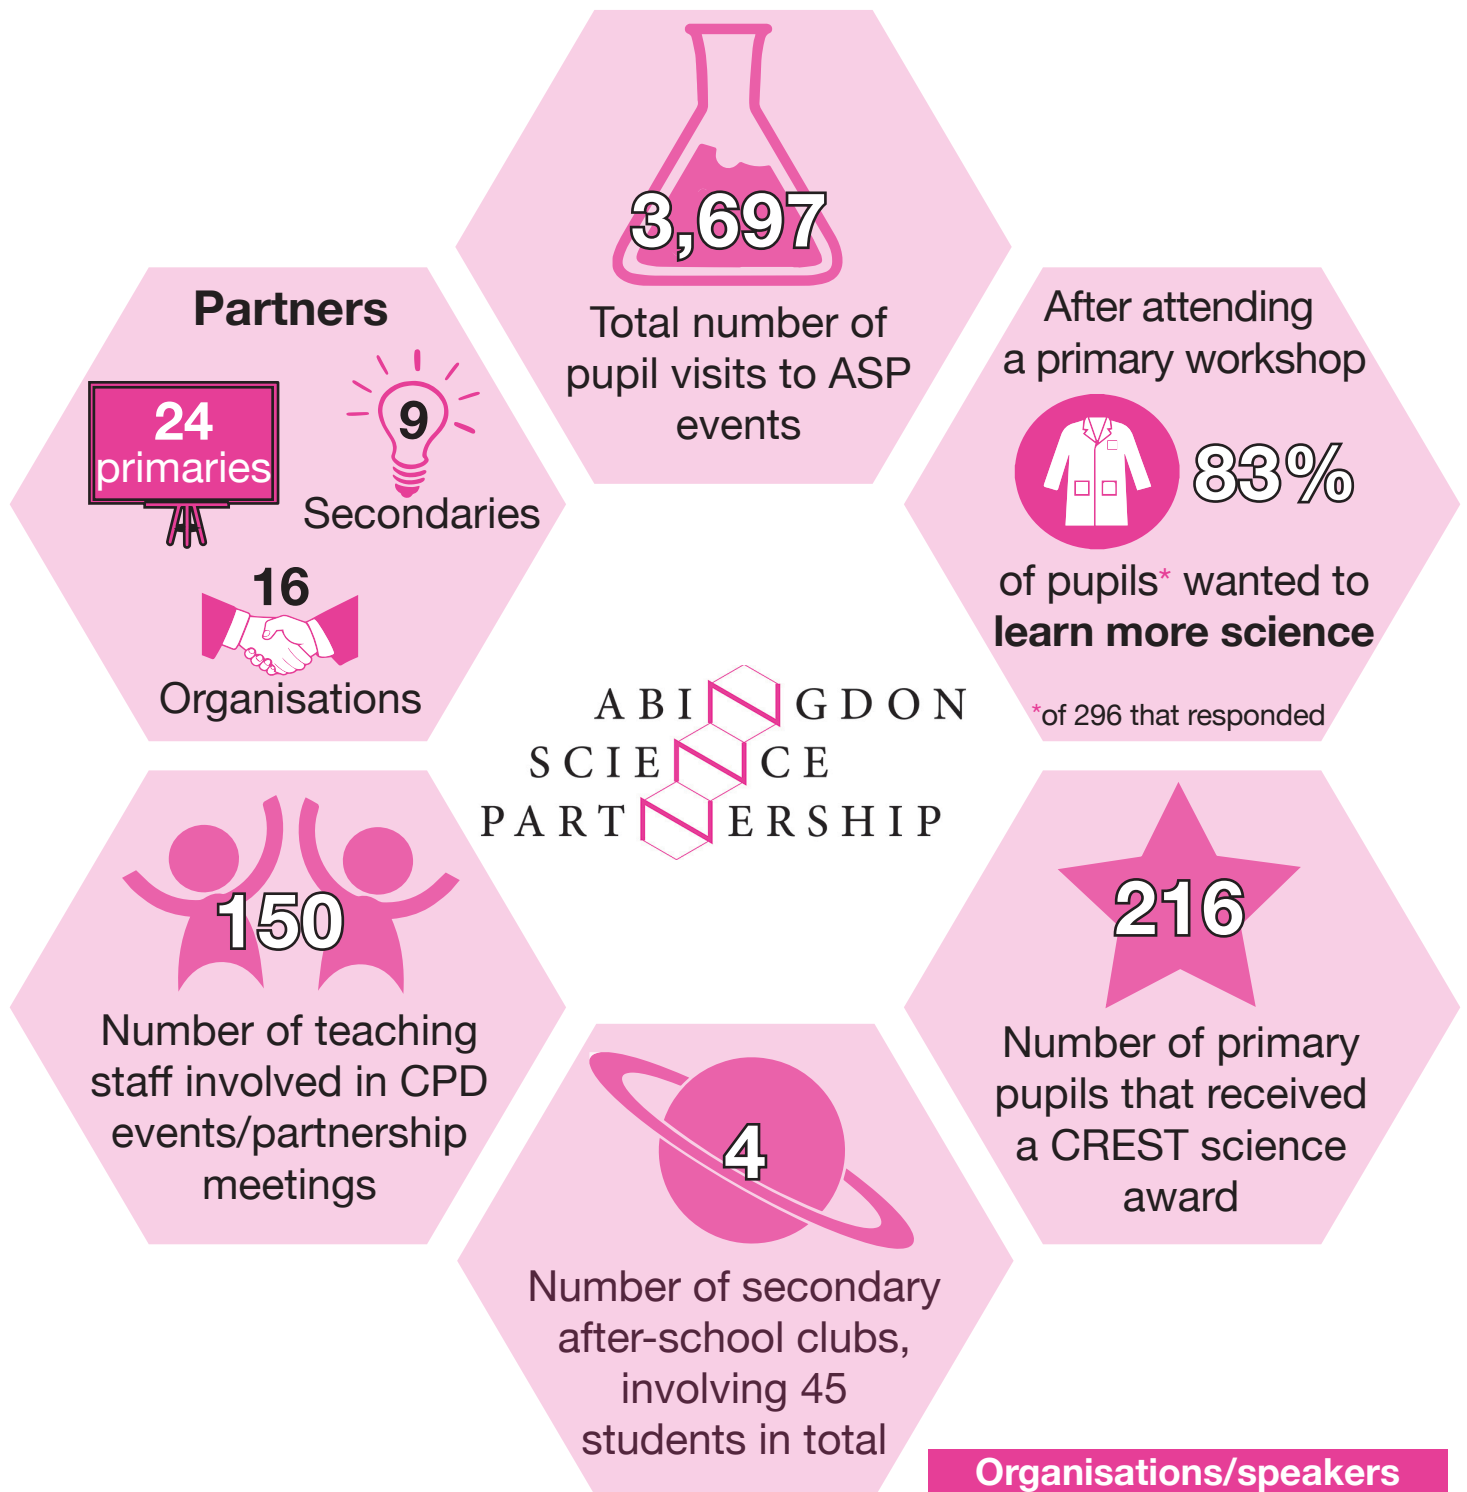

State School Partnerships 2017–2018

Primary Schools

Caldecott	Carswell
Sunningwell	St Blaise
Thomas Reade	Long Furlong
Dunmore	Wootton SP
St Edmund's	Benson
St Nicolas	Culham
Combe	Clifton Hampden
Buckland	Botley Primary
Drayton	Even Swindon Primary
Thameside	Fir Tree Primary
Wantage	St. Mary's RC, Bicester
Harwell	Aston and Cote

Secondary Schools

Fitzharrys
Aureus
John Mason
St Michael's Catholic School
Didcot Girls
Cheney
Oxford Spires
North Oxfordshire Academy
Larkmead

Organisations/speakers

Thames Water
Theatre Powys
Ogden Trust
National Space Academy
Satellite Applications Catapult
Doug Allan
Mike Foale
Weatherall Institute for Molecular Medicine
Oxford University Physics
Peterhouse College, Cambridge University
British Science Association
Institute for Research in Schools
Polar Explorer Programme/STEM Learning
Oxfordshire Science Learning Partnership
British Antarctic Survey
Wellcome Centre for Human Genetics