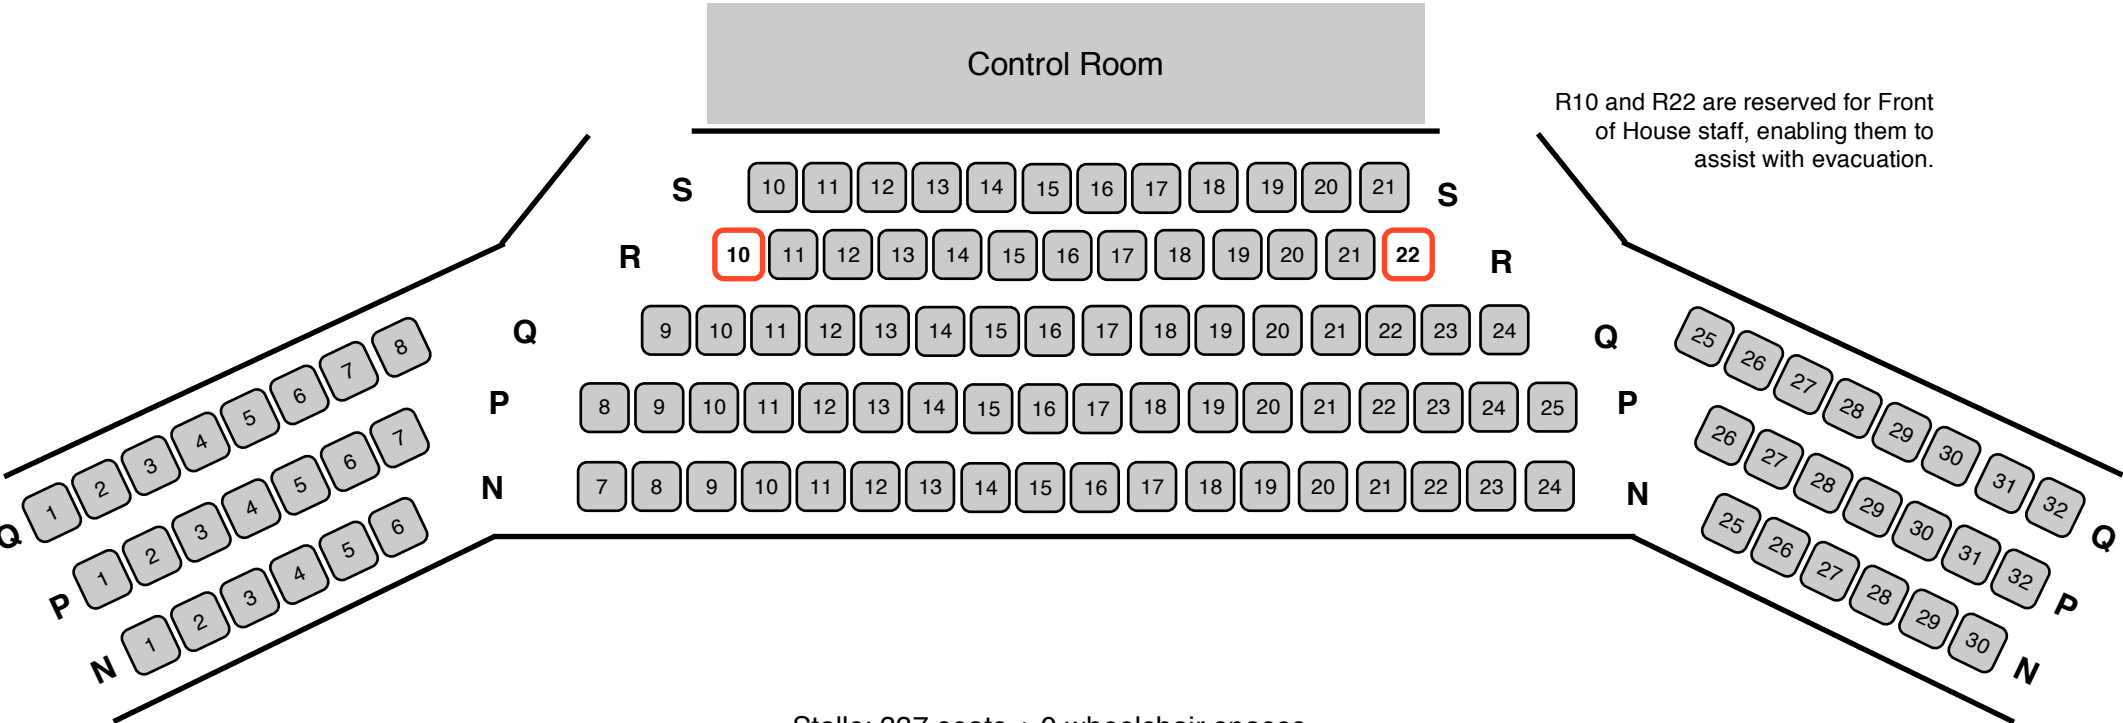

### Amey Theatre Seating- Stalls (Reduced Stage)

L2-L7 and L24-L29 are removable to allow up to 6 wheelchair spaces (two adjacent seats need to be removed for each wheelchair space required).

A1 and M21 are reserved for Front of House staff, enabling them to assist with evacuation.

# Amey Theatre - Circle

R10 and R22 are reserved for Front of House staff, enabling them to assist with evacuation.

Stalls: 337 seats + 0 wheelchair spaces  
 :325 seats + 6 wheelchair spaces  
 Circle: 119 seats  
 Total: 456 seats + 0 wheelchair spaces  
 : 444 seats + 6 wheelchair spaces  
 N.B. this total includes the four fire marshal seats