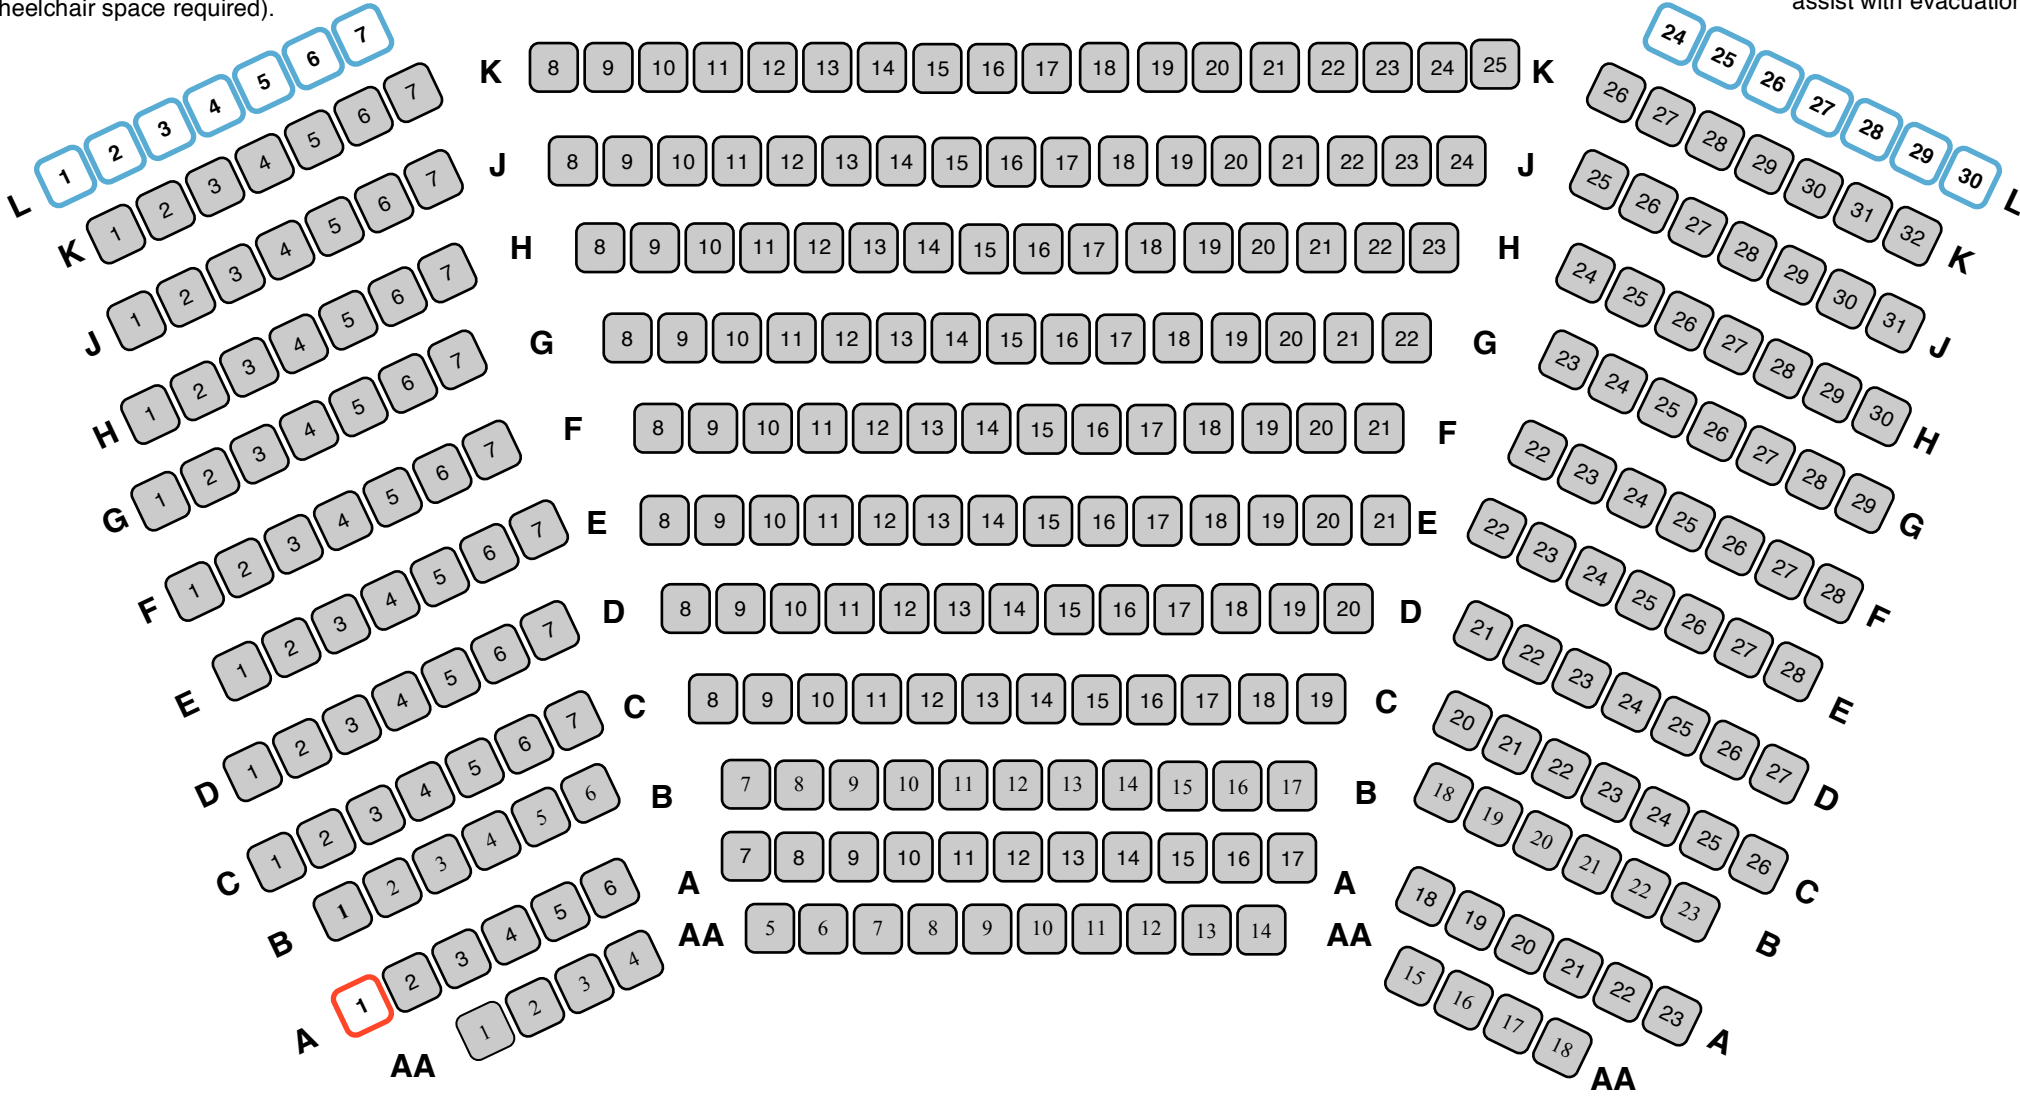

### Amey Theatre Seating- Stalls (Reduced Stage)

L2-L7 and L24-L29 are removable to allow up to 6 wheelchair spaces (two adjacent seats need to be removed for each wheelchair space required).

A1 and M21 are reserved for Front of House staff, enabling them to assist with evacuation.

# Amey Theatre - Circle

R10 and R22 are reserved for Front of House staff, enabling them to assist with evacuation.

Stalls: 337 seats + 0 wheelchair spaces  
 :325 seats + 6 wheelchair spaces  
 Circle: 119 seats  
 Total: 456 seats + 0 wheelchair spaces  
 : 444 seats + 6 wheelchair spaces  
 N.B. this total includes the four fire marshal seats