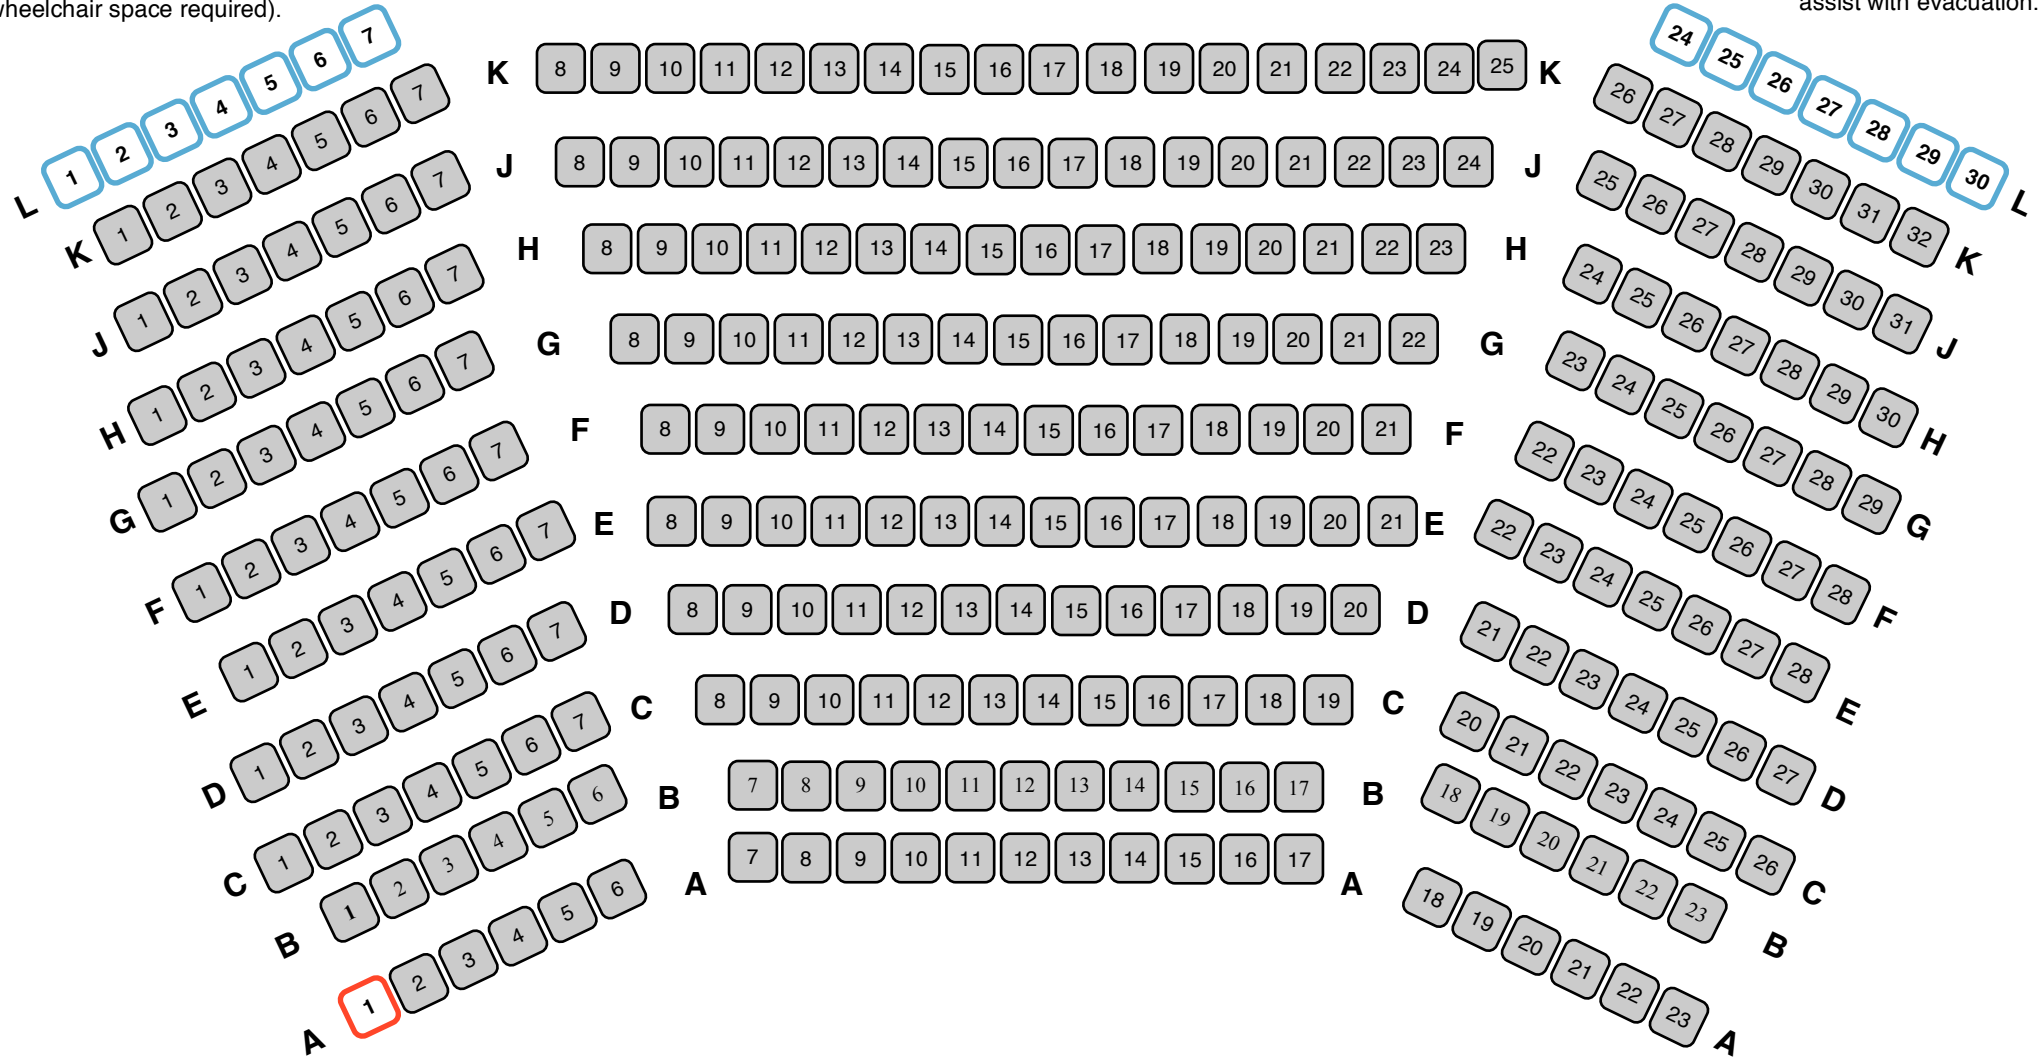

Amey Theatre Seating- Stalls (Full Stage)

L2-L7 and L24-L29 are removable to allow up to 6 wheelchair spaces (two adjacent seats need to be removed for each wheelchair space required).

A1 and M21 are reserved for Front of House staff, enabling them to assist with evacuation.

Amey Theatre - Circle

R10 and R22 are reserved for Front of House staff, enabling them to assist with evacuation.

Stalls: 319 seats + 0 wheelchair spaces
 :307 seats + 6 wheelchair spaces
 Circle: 119 seats
 Total: 438 seats + 0 wheelchair spaces
 : 426 seats + 6 wheelchair spaces
 N.B. this total includes the four fire marshal seats