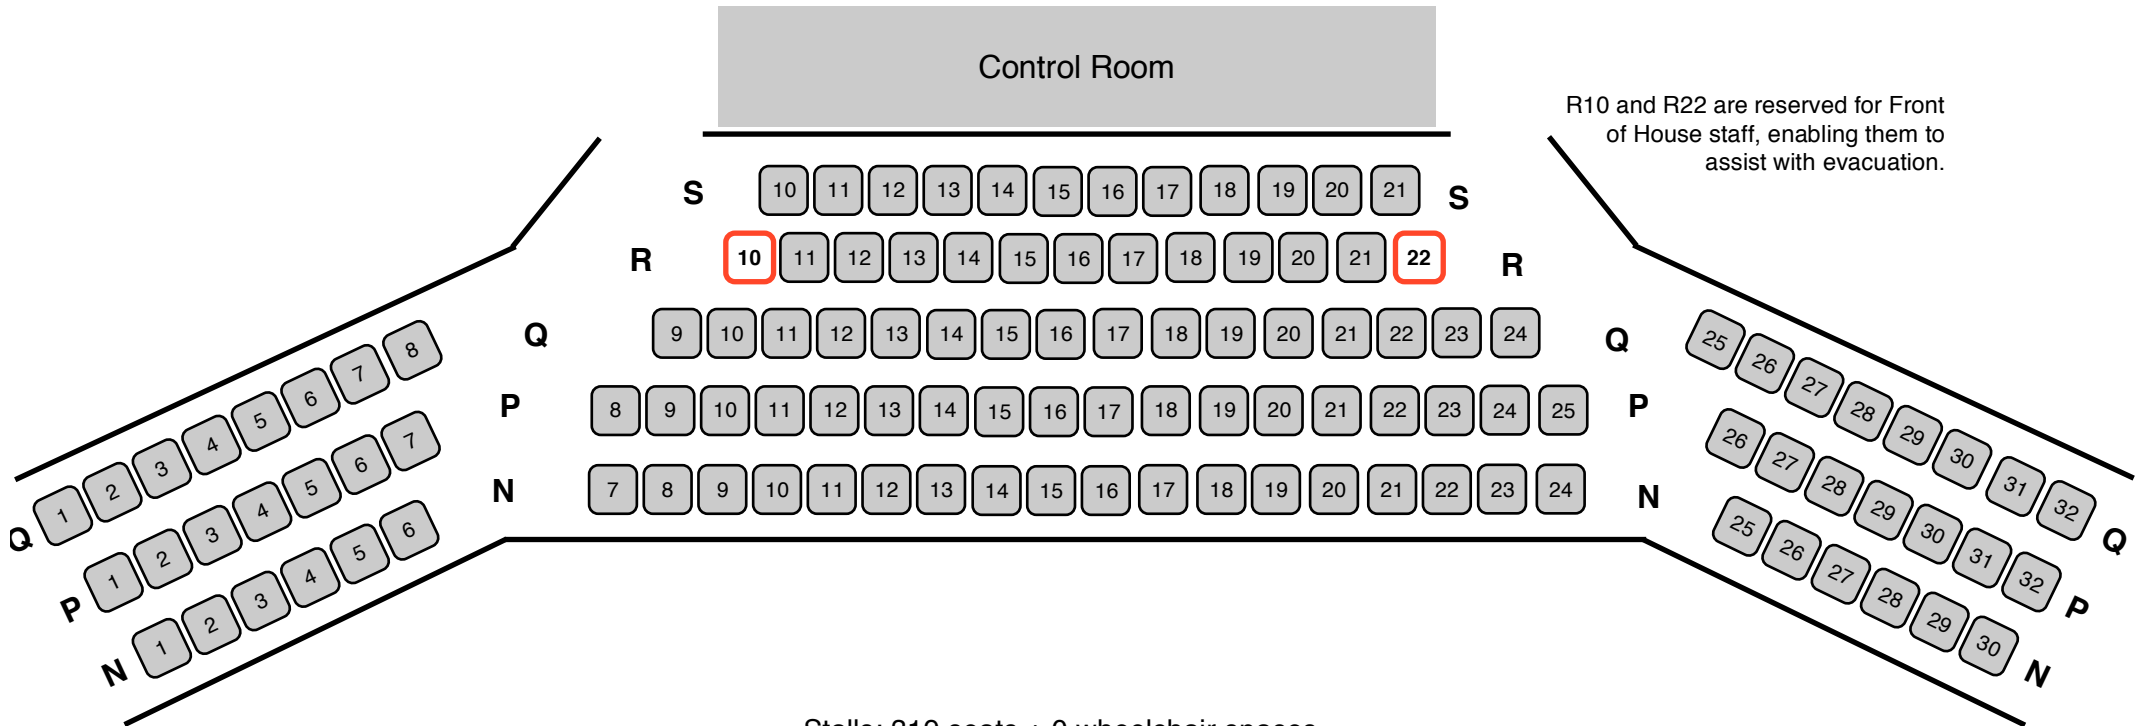

Amey Theatre Seating- Stalls (Full Stage)

L2-L7 and L24-L29 are removable to allow up to 6 wheelchair spaces (two adjacent seats need to be removed for each wheelchair space required).

A1 and M21 are reserved for Front of House staff, enabling them to assist with evacuation.

Amey Theatre - Circle

R10 and R22 are reserved for Front of House staff, enabling them to assist with evacuation.

Stalls: 319 seats + 0 wheelchair spaces
 :307 seats + 6 wheelchair spaces
 Circle: 119 seats
 Total: 438 seats + 0 wheelchair spaces
 : 426 seats + 6 wheelchair spaces
 N.B. this total includes the four fire marshal seats