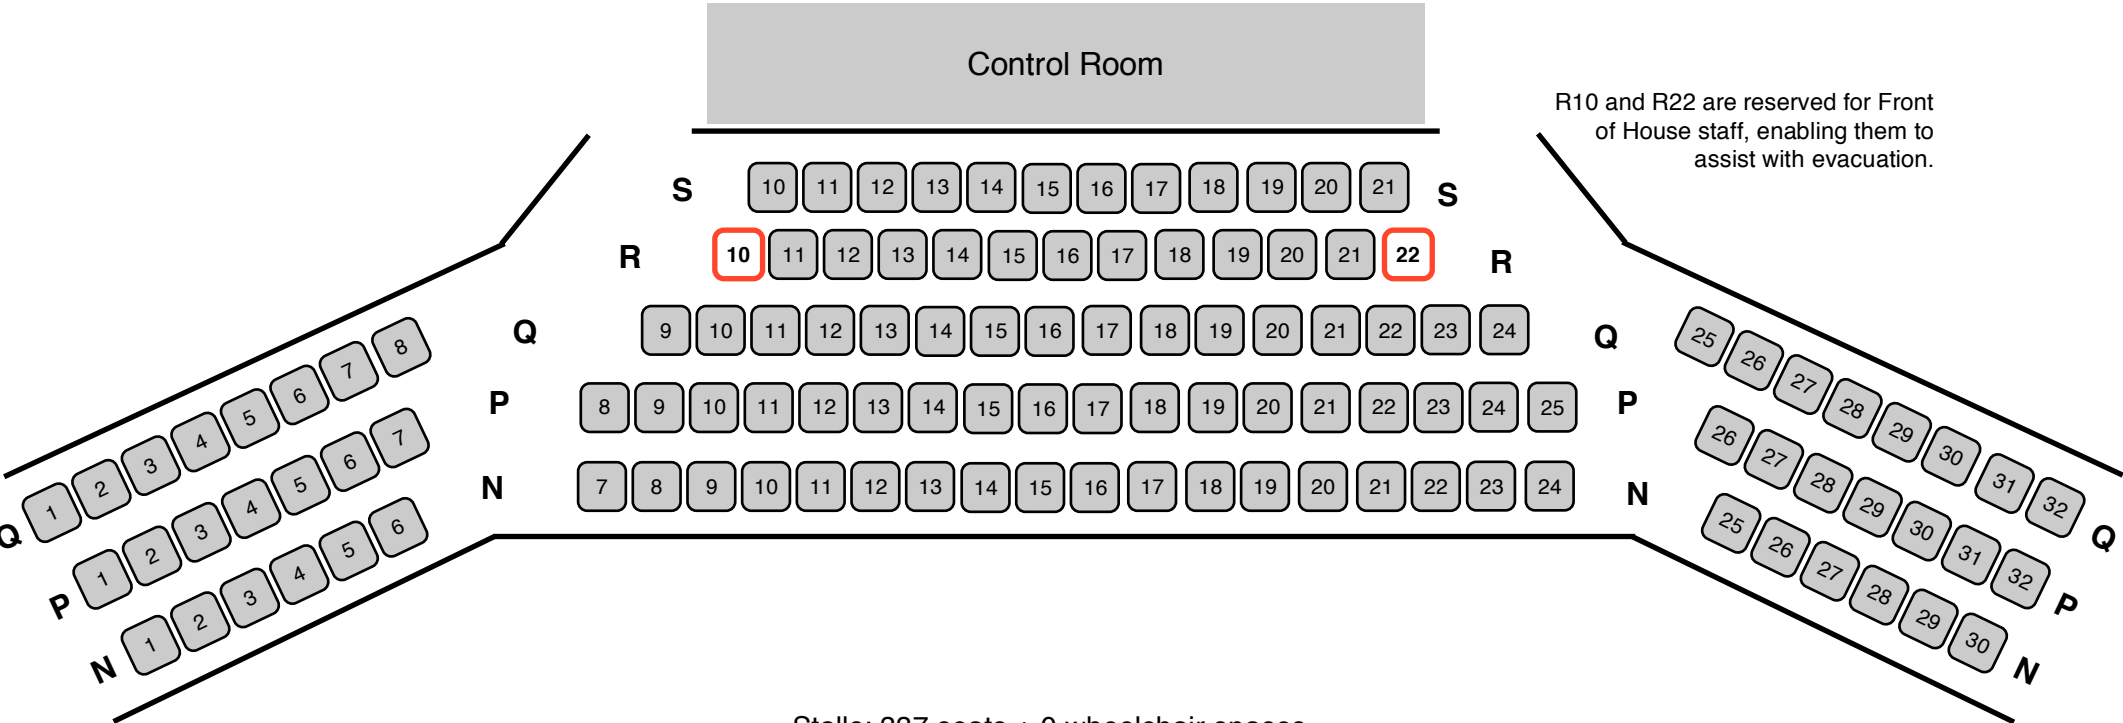

### Amey Theatre Seating- Stalls (Reduced Stage)

L2-L7 and L24-L29 are removable to allow up to 6 wheelchair spaces (two adjacent seats need to be removed for each wheelchair space required).

A1 and M21 are reserved for Front of House staff, enabling them to assist with evacuation.

# Amey Theatre - Circle

R10 and R22 are reserved for Front of House staff, enabling them to assist with evacuation.

Stalls: 337 seats + 0 wheelchair spaces  
 :325 seats + 6 wheelchair spaces  
 Circle: 119 seats  
 Total: 456 seats + 0 wheelchair spaces  
 : 444 seats + 6 wheelchair spaces  
 N.B. this total includes the four fire marshal seats