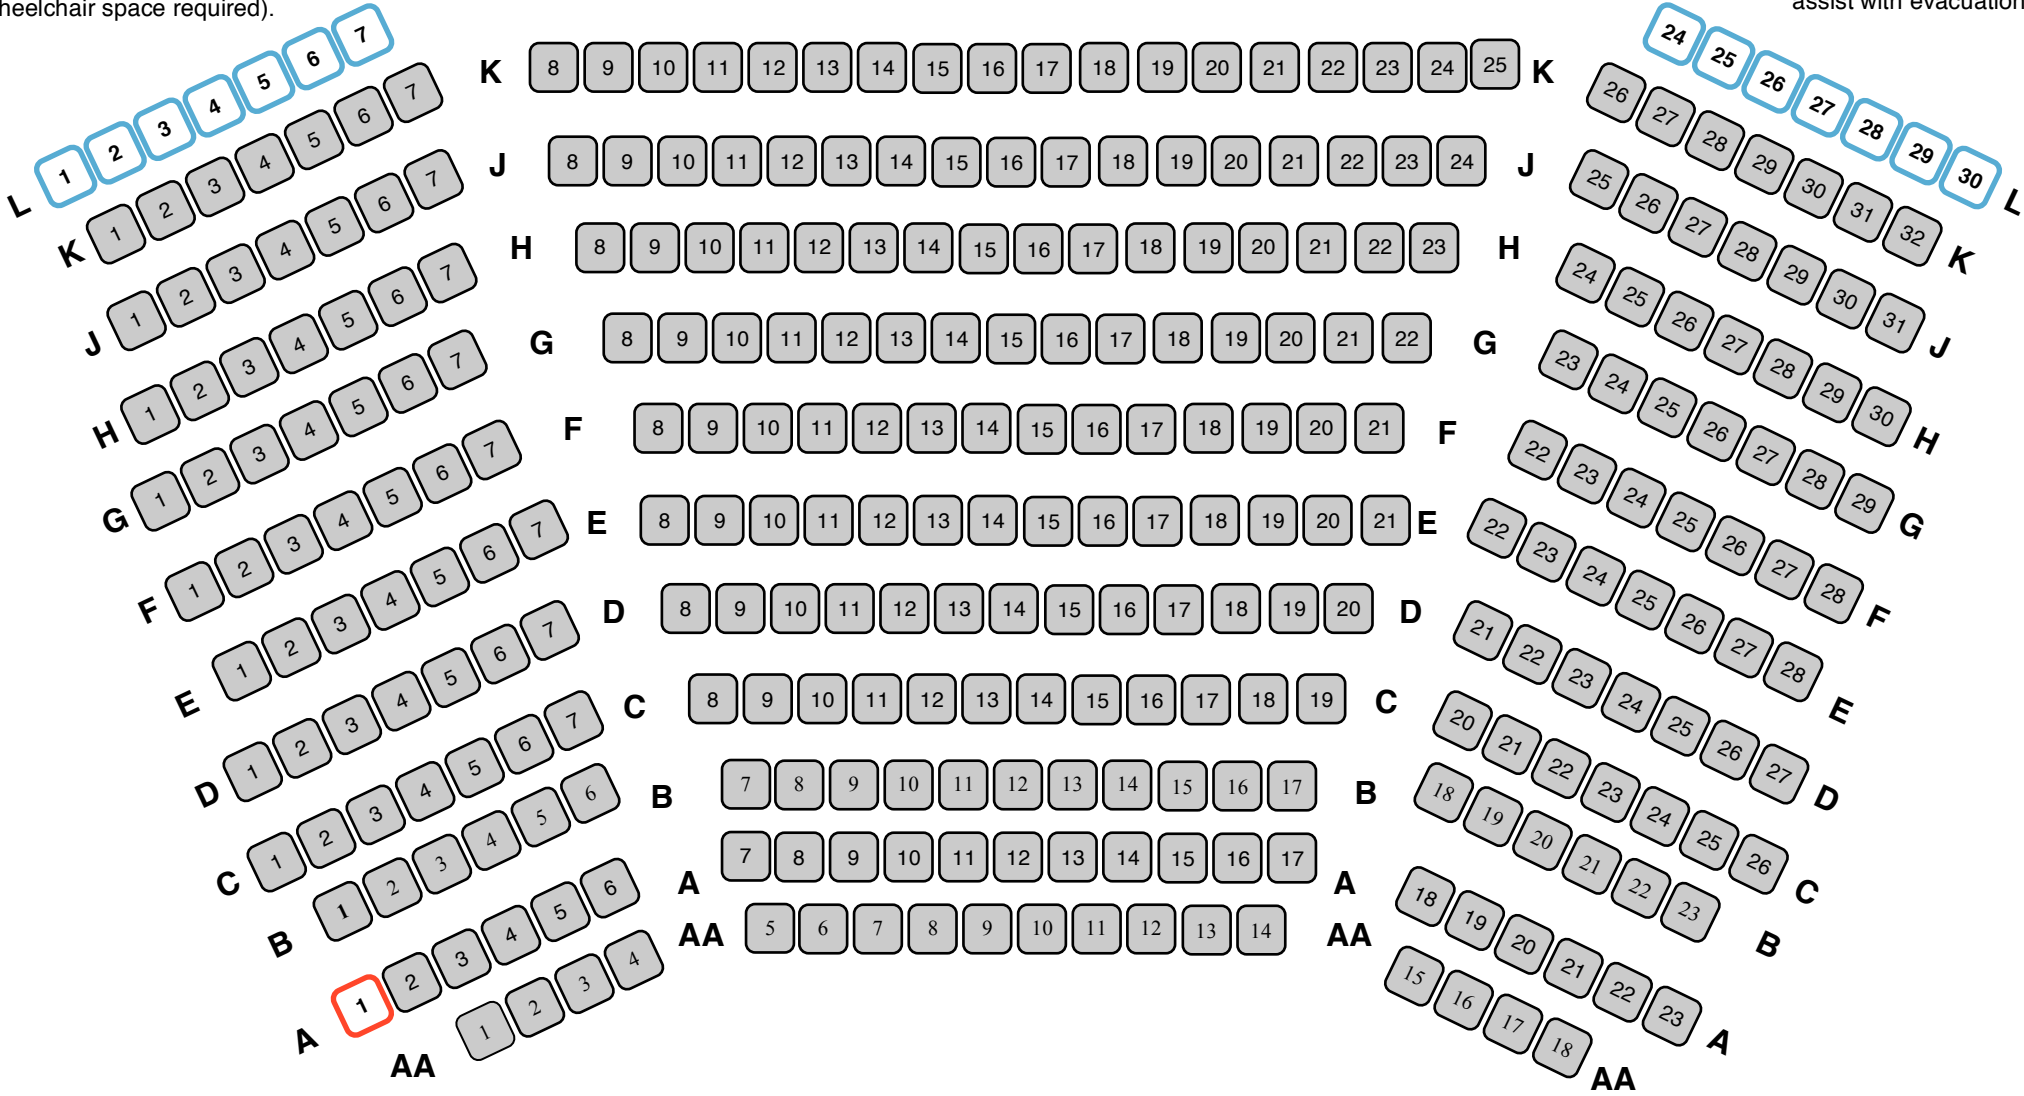

### Amey Theatre Seating- Stalls (Reduced Stage)

L2-L7 and L24-L29 are removable to allow up to 6 wheelchair spaces (two adjacent seats need to be removed for each wheelchair space required).

A1 and M21 are reserved for Front of House staff, enabling them to assist with evacuation.

# Amey Theatre - Circle

R10 and R22 are reserved for Front of House staff, enabling them to assist with evacuation.

Stalls: 337 seats + 0 wheelchair spaces  
 :325 seats + 6 wheelchair spaces  
 Circle: 119 seats  
 Total: 456 seats + 0 wheelchair spaces  
 : 444 seats + 6 wheelchair spaces  
 N.B. this total includes the four fire marshal seats